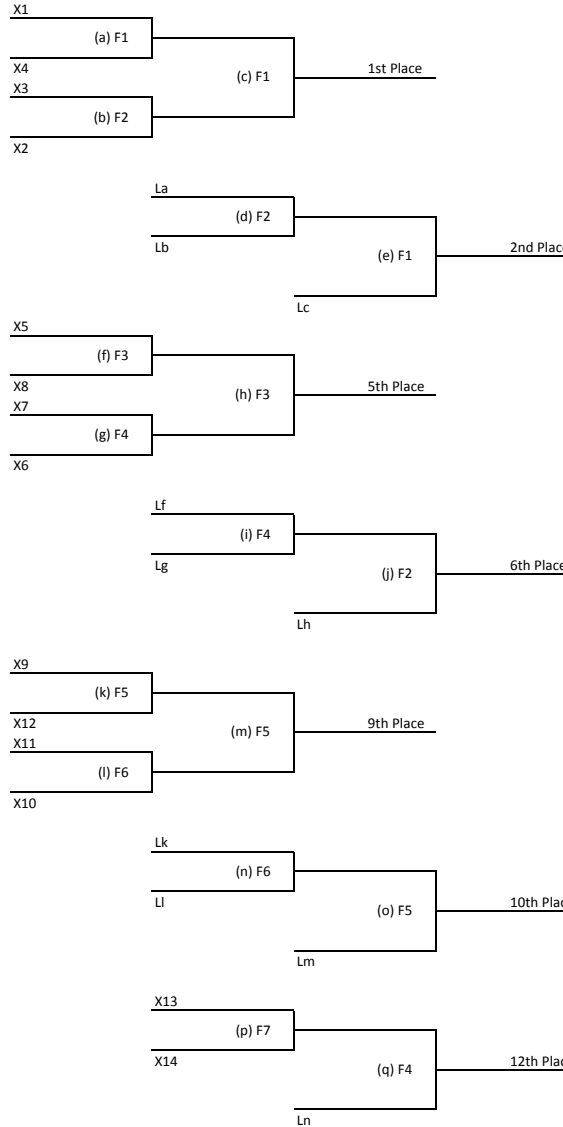

May Day Schedule - 2019

Pool A		Pool B	
1	Team	1	Team
2	Team	2	Team
3	Team	3	Team
4	Team	4	Team
5	Team	5	Team
6	Team	6	Team
7	Team	7	Team

Pool games are 70 minutes
 Placement games are 80 minutes

Hard cap only
 Finish point in progress, if tied play 1 more
 Gender Rule B in use
 No draws allowed
 1 timeout per half
 Tie break:
 Head to Head result
 +/-
 Disc Flip

	Pool A			Pool B		
	F1	F2	F3	F4	F5	F6
Saturday						
9:00a - 10:10a	5 v 6	2 v 7	3 v 4	5 v 6	2 v 7	3 v 4
10:25a - 11:35a	1 v 7	2 v 5	3 v 6	1 v 7	2 v 5	3 v 6
11:50p - 1:00p	1 v 2	4 v 6	3 v 5	1 v 2	4 v 6	3 v 5
1:15p - 2:25p	1 v 6	4 v 7		1 v 6	4 v 7	
2:40p - 3:50p	1 v 4	5 v 7	2 v 3	1 v 4	5 v 7	2 v 3
4:05p - 5:15p	1 v 3	4 v 5	2 v 6	1 v 3	4 v 5	2 v 6

Sunday						
9:00a - 10:10a			6 v 7			6 v 7
10:25a - 11:35a	1 v 5	2 v 4	3 v 7	1 v 5	2 v 4	3 v 7

Sunday		
11:50a - 1:10p	1:25p - 2:45p	3:00p - 4:20p

Standings after Pool Play				
Pool X	GP	W	L	+/-
X1				
X2				
X3				
X4				
X5				
X6				
X7				
X8				
X9				
X10				
X11				
X12				
X13				
X14				

Final Standings	
1st	Wc
2nd	We
3rd	Le
4th	Ld
5th	Wh
6th	Wj
7th	Lj
8th	Li
9th	Wm
10th	Wo
11th	Lo
12th	Wq
13th	Lq
14th	Lp