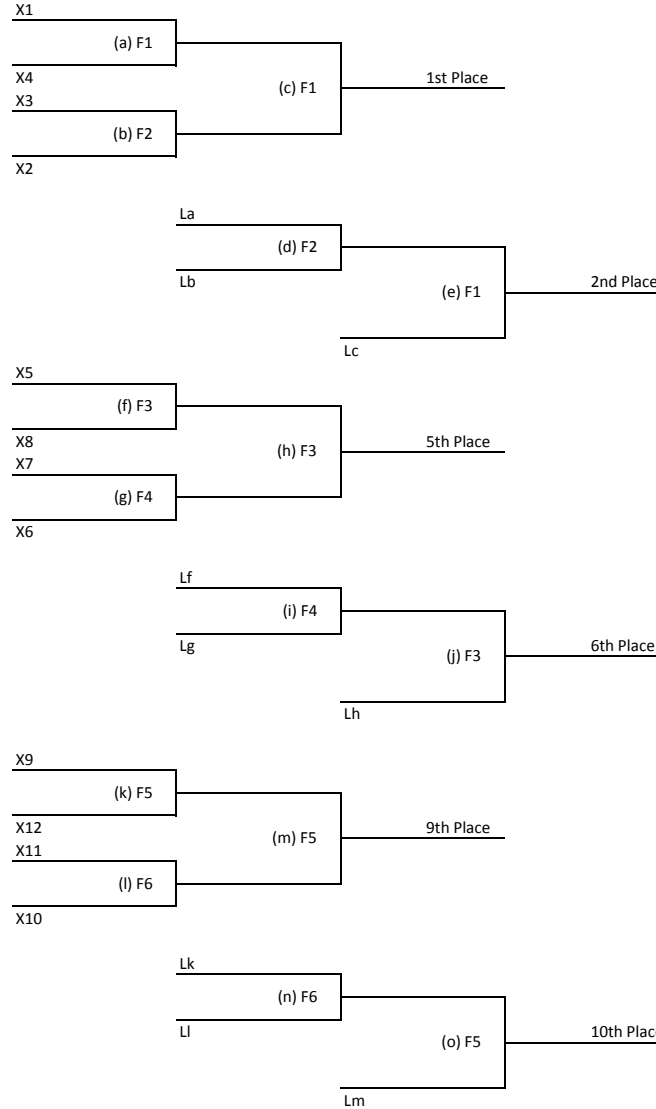

May Day Schedule - 2019

	Pool A		Pool B
1	Team	1	Team
2	Team	2	Team
3	Team	3	Team
4	Team	4	Team
5	Team	5	Team
6	Team	6	Team

Pool games are 70 minutes
 Placement games are 80 minutes

Hard cap only
 Finish point in progress, if tied play 1 more
 Gender Rule B in use
 No draws allowed
 1 timeout per half
 Tie break:
 Head to Head result
 +/-
 Disc Flip

	Pool A			Pool B		
Saturday	F1	F2	F3	F4	F5	F6
9:00a - 10:10a	1 v 5	2 v 4	3 v 6	1 v 5	2 v 4	3 v 6
10:30a - 11:40a	1 v 4	2 v 3	5 v 6	1 v 4	2 v 3	5 v 6
12:00p - 1:10p	1 v 6	2 v 5	3 v 4	1 v 6	2 v 5	3 v 4
1:30p - 2:40p	1 v 2	3 v 5	4 v 6	1 v 2	3 v 5	4 v 6
3:00p - 4:10p	1 v 3	2 v 6	4 v 5	1 v 3	2 v 6	4 v 5

Sunday
 10:00a - 11:20a 11:40a - 1:00p 1:20p - 2:40p

Standings after Pool Play

Pool X	GP	W	L	+/-
X1				
X2				
X3				
X4				
X5				
X6				
X7				
X8				
X9				
X10				
X11				
X12				

Final Standings

1st	Wc
2nd	We
3rd	Le
4th	Ld
5th	Wh
6th	Wj
7th	Lj
8th	Li
9th	Wm
10th	Wo
11th	Lo
12th	Ln