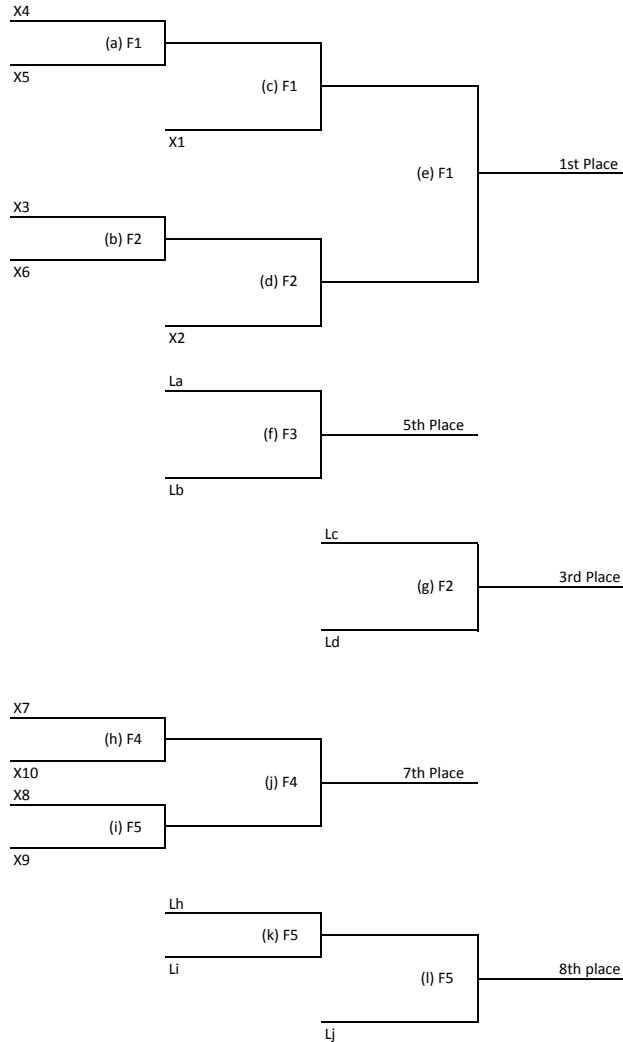

May Day Schedule - 2019

Pool A		Pool B	
1	Team	1	Team
2	Team	2	Team
3	Team	3	Team
4	Team	4	Team
5	Team	5	Team

Pool games are 70 minutes
Placement games 80 minutes

Hard cap only
Finish point in progress, if tied play 1 more
Gender Rule B in use
No draws allowed
1 timeout per half
Tie break:
Head to Head result
+/-
Disc Flip

	Pool A:		Pool B:	
Saturday	F1	F2	F4	F5
9:00a - 10:10a	1 v 5	2 v 4	1 v 5	2 v 4
10:30a - 11:40a	1 v 3	4 v 5	1 v 3	4 v 5
12:00p - 1:10p	2 v 5	3 v 4	2 v 5	3 v 4
1:30p - 2:40p	1 v 4	2 v 3	1 v 4	2 v 3
3:00p - 4:10p	1 v 2	3 v 5	1 v 2	3 v 5

Sunday
10:00a - 11:20a 11:40a - 1:00p 1:20p - 2:40p

Standings after Pool Play

Pool X	GP	W	L	+/-
X1				
X2				
X3				
X4				
X5				
X6				
X7				
X8				
X9				
X10				

Final Standings	
1st	We
2nd	Le
3rd	Wg
4th	Lg
5th	Wf
6th	Lf
7th	Wj
8th	Wl
9th	Li
10th	Lk