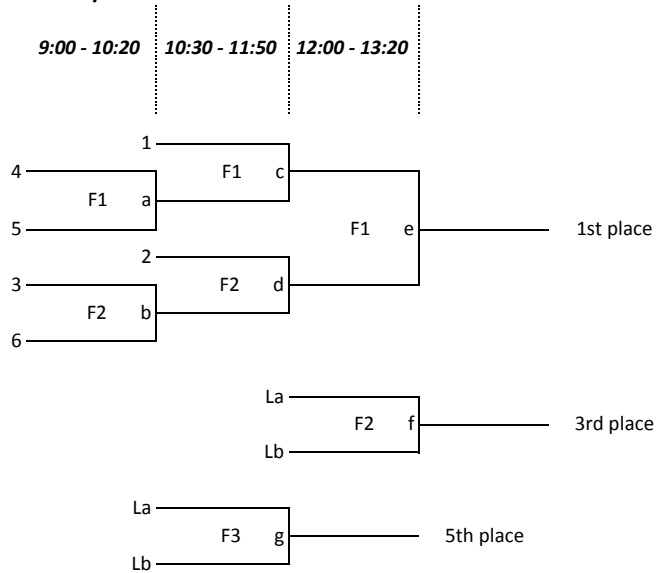

**Mixed Division**

Seeding	Pool A	Pool B	Final Standings
1 Force	1 Force	1 Nuts, Legumes & Dried Fruits	1
2 Nuts, Legumes & Dried Fruits	2 Crux	2 Lowercase	2
3 Lowercase	3 Thunder	3 MMV	3
4 Crux	4 HammerTime	4 Hugo Toss	4
5 Thunder	5 Trogdor	5 Those Guys	5
6 MMV			6
7 Hugo Toss			7
8 HammerTime			8
9 Trogdor			9
10 Those Guys			10

**Rules**

- 1 timeout per half and 1 floater
- Games are to 15
- Hard Cap only (finish point at horn, if tied play one more)
- WFDF Gender Ratio Rule B in effect (endzone decides)

**Saturday Schedule**

Time	Field 1	Field 2	Field 3	Field 4
8:30 - 9:40	A2 v A4	A3 v A5	B2 v B4	B3 v B5
9:50 - 11:00	A1 v A2	A3 v A4	B1 v B2	B3 v B4
11:10 - 12:20	A1 v A4	A2 v A5	B1 v B4	B2 v B5
12:30 - 13:40	A1 v A3	A4 v A5	B1 v B3	B4 v B5
13:50 - 15:00	A2 v A3	A1 v A5	B2 v B3	B1 v B5

*Re-Seed for Sunday play*

**Sunday Schedule**

**Pool X**

- 1
- 2
- 3
- 4

Pool X	Field 4	Field 5
9:00 - 10:20	X1 v X3	X2 v X4
10:30 - 11:50	X1 v X4	X2 v X3
12:00 - 13:20	X1 v X2	X3 v X4