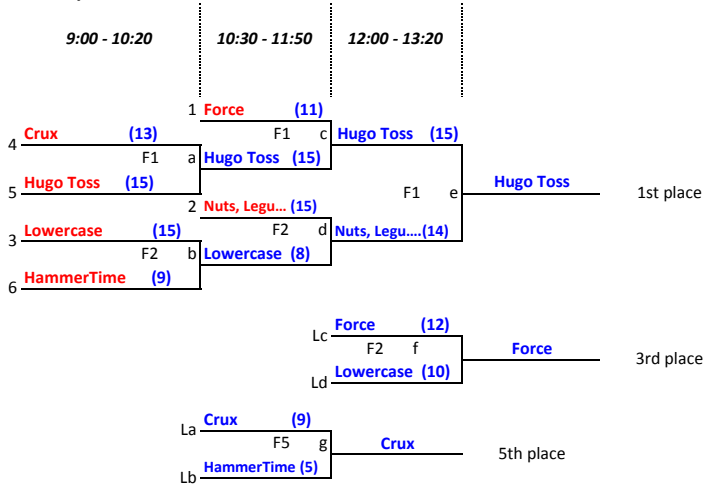

Mixed Division

- Seeding**
- Force
 - Nuts, Legumes and Dried Fruits
 - Lowercase
 - Crux
 - Thunder
 - MMV
 - Hugo Toss
 - HammerTime
 - Trogdor
 - Those Guys

- Pool A**
- Force
 - Crux
 - Thunder
 - HammerTime
 - Trogdor

- Pool B**
- Nuts, Legumes and Dried Fruits
 - Lowercase
 - MMV
 - Hugo Toss
 - Those Guys

- Final Standings**
- Hugo Toss
 - Nuts, Legumes and Dried Fruits
 - Force
 - Lowercase
 - Crux
 - HammerTime
 - Trogdor
 - MMV
 - Thunder
 - Those Guys

- Rules**
- 1 timeout per half and 1 floater
 - Games are to 15 points
 - Hard Cap only (finish point at whistle; if tied play one more)
 - WFDF Gender Ratio Rule B in effect (i.e. endzone decides)

Saturday Schedule

Re-Seed for Sunday play

Sunday Schedule

- Pool X**
- Thunder
 - Those Guys
 - Trogdor
 - MMV

Pool X	Field 3	Field 4
9:00 - 10:20	(5) X1 v X3 (15)	(8) X2 v X4 (14)
10:30 - 11:50	(8) X1 v X4 (12)	(4) X2 v X3 (15)
12:00 - 13:20	(15) X1 v X2 (7)	(13) X3 v X4 (8)